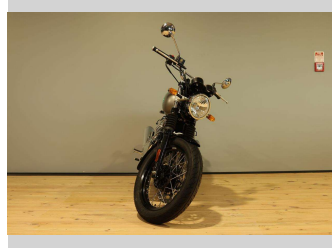

2024 Royal Enfield Interceptor

Purchase Price **$11,490**

Includes GST
Excludes on-road costs of $750

Finance may be available on this vehicle. Ask one of our friendly staff for more information.

Gain peace of mind with Mechanical Breakdown Insurance. **Ask us how.**

Top features

None Listed

Body Style
Road Cruiser

Odometer
-

Engine
650 cc, Internal Combustion

Fuel Type
Petrol

Transmission
5 Speed Manual

Wheels
-

VIN
ME3CNEHT6NK002914

Interior
N/A

Safety
N/A

Reg No.
-

Ext Colour
Black

History
-

Seats
N/A

CO2 Emissions
N/A

Energy Economy
N/A

Stock ID: 17101

Royale Cars & Motorcycles | Phone 07 846 6622 | Email finance@royalecars.co.nz
860 Te Rapa Road, Pukete, Hamilton 3200, New Zealand
www.royalecars.co.nz