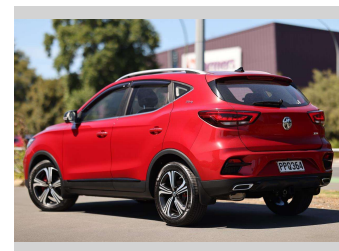

2022 MG ZS T Excite

Purchase Price **\$26,997**

Includes GST, Registration & Licensing Note: A Clean Car fee or rebate may apply to this vehicle

Finance may be available on this vehicle. Ask one of our friendly staff for more information.

Gain peace of mind with Mechanical Breakdown Insurance. **Ask us how.**

Top features

None Listed

Body Style
5 door, RV-SUV

Odometer
7,327 km

Engine
1300 cc, Internal Combustion

Fuel Type
Petrol

Transmission
Auto, Rear Wheel