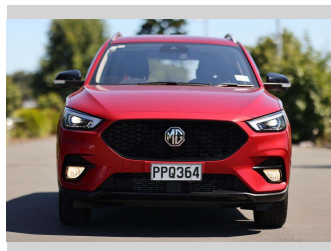

2022 MG ZS T Excite

Purchase Price **\$26,997**

Includes GST, Registration & Licensing Note: A Clean Car fee or rebate may apply to this vehicle

Finance may be available on this vehicle. Ask one of our friendly staff for more information.

Gain peace of mind with Mechanical Breakdown Insurance. **Ask us how.**

Top features

None Listed

Body Style
5 door, RV-SUV

Odometer
7,327 km

Engine
1300 cc, Internal Combustion

Fuel Type
Petrol

Transmission
Auto, Rear Wheel