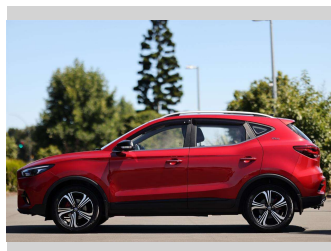

2022 MG ZS T Excite

Purchase Price **\$26,997**

Includes GST, Registration & Licensing Note: A Clean Car fee or rebate may apply to this vehicle

Finance may be available on this vehicle. Ask one of our friendly staff for more information.

Gain peace of mind with Mechanical Breakdown Insurance. **Ask us how.**

Top features

None Listed

Body Style
5 door, RV-SUV

Odometer
7,327 km

Engine
1300 cc, Internal Combustion

Fuel Type
Petrol

Transmission
Auto, Rear Wheel