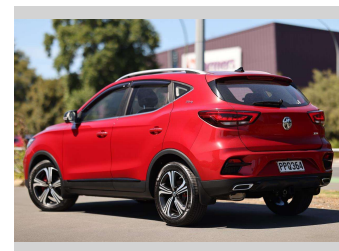

2022 MG ZS T Excite

Purchase Price **\$24,997**
Includes GST, Registration & Licensing

Finance may be available on this vehicle. Ask one of our friendly staff for more information.

Gain peace of mind with Mechanical Breakdown Insurance. **Ask us how.**

Top features
None Listed

Body Style
5 door, RV-SUV

Odometer
7,327 km

Engine
1300 cc, Internal Combustion

Fuel Type
Petrol

Transmission
Auto, Rear Wheel

Wheels
-

VIN
LSJW74C97NZ248318

Interior
Black, Leather

Safety

Based on 2023 VSRR rating

Reg No.
PPQ364

Ext Colour
Red

History
-

Seats
5 seats, Leather

CO2 Emissions
★★★★☆
182 grams/km