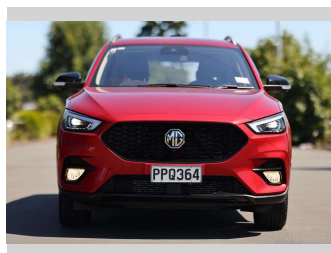

2022 MG ZS T Excite

Purchase Price **\$24,997**
Includes GST, Registration & Licensing

Finance may be available on this vehicle. Ask one of our friendly staff for more information.

Gain peace of mind with Mechanical Breakdown Insurance. **Ask us how.**

Top features
None Listed

Body Style
5 door, RV-SUV

Odometer
7,327 km

Engine
1300 cc, Internal Combustion

Fuel Type
Petrol

Transmission
Auto, Rear Wheel

Wheels
-

VIN
LSJW74C97NZ248318

Interior
Black, Leather

Safety

Based on 2023 VSRR rating

Reg No.
PPQ364

Ext Colour
Red

History
-

Seats
5 seats, Leather

CO2 Emissions
★★★★☆
182 grams/km