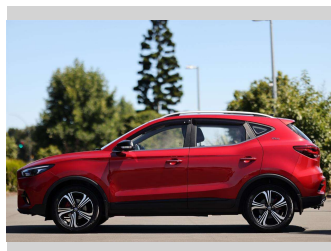

2022 MG ZS T Excite

Purchase Price **\$24,997**
Includes GST, Registration & Licensing

Finance may be available on this vehicle. Ask one of our friendly staff for more information.

Gain peace of mind with Mechanical Breakdown Insurance. **Ask us how.**

Top features
None Listed

Body Style
5 door, RV-SUV

Odometer
7,327 km

Engine
1300 cc, Internal Combustion

Fuel Type
Petrol

Transmission
Auto, Rear Wheel

Wheels
-

VIN
LSJW74C97NZ248318

Interior
Black, Leather

Safety

Based on 2023 VSRR rating

Reg No.
PPQ364

Ext Colour
Red

History
-

Seats
5 seats, Leather

CO2 Emissions
★★★★☆
182 grams/km