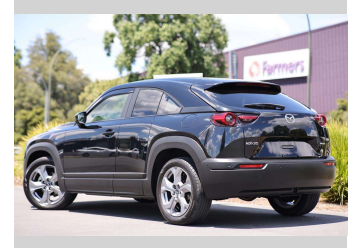

2021 Mazda MX-30 Hybrid

Purchase Price **\$34,997**

Includes GST, Registration & Licensing Note: A Clean Car fee/rebate does not apply to this vehicle

Finance may be available on this vehicle. Ask one of our friendly staff for more information.

Gain peace of mind with Mechanical Breakdown Insurance. **Ask us how.**

Top features

- » All Electrics

Body Style
5 door, RV-SUV

Odometer
12,300 km

Engine
2000 cc, Hybrid

Fuel Type
Petrol

Transmission
Auto