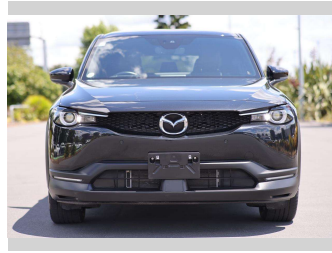

2021 Mazda MX-30 Hybrid

Purchase Price **\$34,997**

Includes GST, Registration & Licensing Note: A Clean Car fee/rebate does not apply to this vehicle

Finance may be available on this vehicle. Ask one of our friendly staff for more information.

Gain peace of mind with Mechanical Breakdown Insurance. **Ask us how.**

Top features

- » All Electrics

Body Style
5 door, RV-SUV

Odometer
12,300 km

Engine
2000 cc, Hybrid

Fuel Type
Petrol

Transmission
Auto