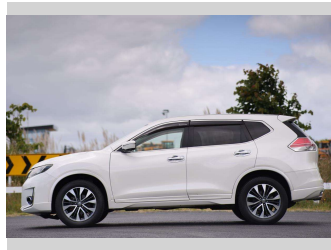

2017 Nissan X-Trail

Purchase Price **\$25,997**

Includes GST
Excludes on-road costs of \$350

Finance may be available on this vehicle. Ask one of our friendly staff for more information.

Gain peace of mind with Mechanical Breakdown Insurance. **Ask us how.**

Top features

None Listed

Body Style
5 door, RV-SUV

Odometer
62,543 km

Engine
2000 cc, Internal Combustion

Fuel Type
Petrol

Transmission
Auto

Wheels
-