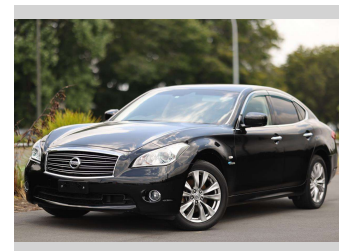

2012 Nissan Fuga 350 GT Hybrid

Purchase Price **\$16,997**

Includes GST
Excludes on-road costs of \$350

Finance may be available on this vehicle. Ask one of our friendly staff for more information.

Gain peace of mind with Mechanical Breakdown Insurance. **Ask us how.**

Top features

None Listed

Body Style
4 door, Sedan

Odometer
115,066 km

Engine
3500 cc, Hybrid

Fuel Type
Petrol

Transmission
Auto, Rear Wheel

Wheels
-

VIN
7AT0DH8GX24500867

Interior
Black, Leather

Safety

Based on 2023 VSRR rating

Reg No.
-

Ext Colour
Black

History
-

Seats
5 seats, Leather