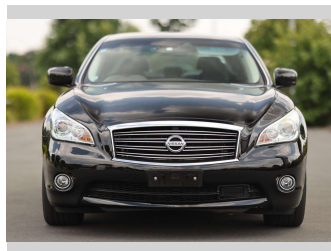

2012 Nissan Fuga 350 GT Hybrid

Purchase Price **\$16,997**

Includes GST
Excludes on-road costs of \$350

Finance may be available on this vehicle. Ask one of our friendly staff for more information.

Gain peace of mind with Mechanical Breakdown Insurance. **Ask us how.**

Top features

None Listed

Body Style
4 door, Sedan

Odometer
115,066 km

Engine
3500 cc, Hybrid

Fuel Type
Petrol

Transmission
Auto, Rear Wheel

Wheels
-

VIN
7AT0DH8GX24500867

Interior
Black, Leather

Safety

Based on 2023 VSRR rating

Reg No.
-

Ext Colour
Black

History
-

Seats
5 seats, Leather