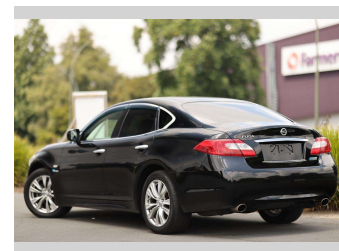

2012 Nissan Fuga 350 GT Hybrid

Purchase Price **\$16,997**

Includes GST
Excludes on-road costs of \$350

Finance may be available on this vehicle. Ask one of our friendly staff for more information.

Gain peace of mind with Mechanical Breakdown Insurance. **Ask us how.**

Top features

None Listed

Body Style
4 door, Sedan

Odometer
115,066 km

Engine
3500 cc, Hybrid

Fuel Type
Petrol

Transmission
Auto, Rear Wheel

Wheels
-

VIN
7AT0DH8GX24500867

Interior
Black, Leather

Safety

Based on 2023 VSRR rating

Reg No.
-

Ext Colour
Black

History
-

Seats
5 seats, Leather