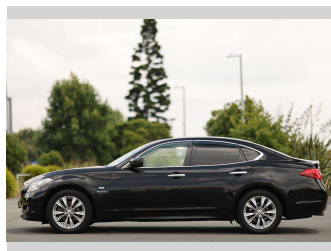

2012 Nissan Fuga 350 GT Hybrid

Purchase Price **\$16,997**

Includes GST
Excludes on-road costs of \$350

Finance may be available on this vehicle. Ask one of our friendly staff for more information.

Gain peace of mind with Mechanical Breakdown Insurance. **Ask us how.**

Top features

None Listed

Body Style
4 door, Sedan

Odometer
115,066 km

Engine
3500 cc, Hybrid

Fuel Type
Petrol

Transmission
Auto, Rear Wheel

Wheels
-