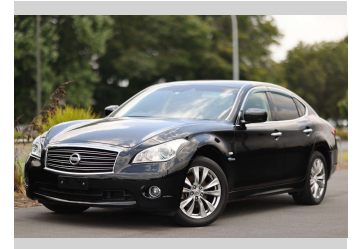

2012 Nissan Fuga 350 GT Hybrid

Purchase Price **\$16,997**

Includes GST
Excludes on-road costs of \$350

Finance may be available on this vehicle. Ask one of our friendly staff for more information.

Gain peace of mind with Mechanical Breakdown Insurance. **Ask us how.**

Top features

None Listed

Body Style
4 door, Sedan

Odometer
115,066 km

Engine
3500 cc, Hybrid

Fuel Type
Petrol

Transmission
Auto, Rear Wheel

Wheels
-

VIN
7AT0DH8GX24500867

Interior
Black, Leather

Safety

Based on 2023 VSRR rating

Reg No.
-

Ext Colour
Black

History
-

Seats
5 seats, Leather