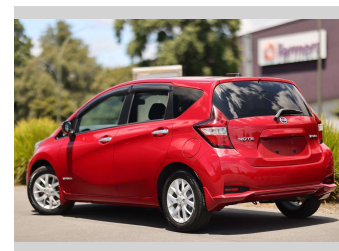

2018 Nissan Note E-Power

Purchase Price **\$19,997**

Includes GST
Excludes on-road costs of \$350

Note: A Clean Car fee or rebate may apply to this vehicle

Finance may be available on this vehicle. Ask one of our friendly staff for more information.

Gain peace of mind with Mechanical Breakdown Insurance. **Ask us how.**

Top features

None Listed

Body Style
5 door, Hatchback

Odometer
20,161 km

Engine
1200 cc, Hybrid

Fuel Type
Petrol

Transmission
Auto