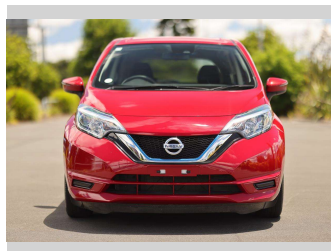

2018 Nissan Note E-Power

Purchase Price **\$19,997**

Includes GST
Excludes on-road costs of \$350

Note: A Clean Car fee or rebate may apply to this vehicle

Finance may be available on this vehicle. Ask one of our friendly staff for more information.

Gain peace of mind with Mechanical Breakdown Insurance. **Ask us how.**

Top features

None Listed

Body Style
5 door, Hatchback

Odometer
20,161 km

Engine
1200 cc, Hybrid

Fuel Type
Petrol

Transmission
Auto

Wheels
-

VIN
7AT0DH79X23152880

Interior
Black, Leather

Safety

Based on 2023 VSRR rating

Reg No.

-

Ext Colour
Red