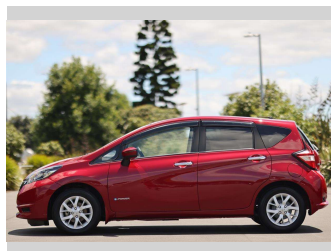

2018 Nissan Note E-Power

Purchase Price **\$19,997**

Includes GST
Excludes on-road costs of \$350

Note: A Clean Car fee or rebate may apply to this vehicle

Finance may be available on this vehicle. Ask one of our friendly staff for more information.

Gain peace of mind with Mechanical Breakdown Insurance. **Ask us how.**

Top features

None Listed

Body Style
5 door, Hatchback

Odometer
20,161 km

Engine
1200 cc, Hybrid

Fuel Type
Petrol

Transmission
Auto