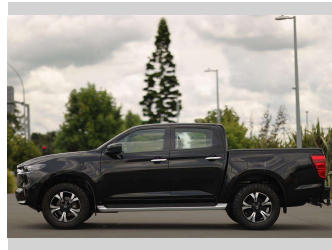

2021 Mazda BT-50

Purchase Price

\$46,997

Includes GST, Registration & Licensing

Finance may be available on this vehicle. Ask one of our friendly staff for more information.

finance
NOW

Gain peace of mind with Mechanical Breakdown Insurance. **Ask us how.**

Top features

None Listed

Body Style

4 door, Ute

Odometer

79,841 km

Engine

2998 cc, Internal Combustion