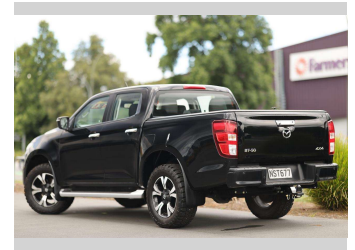

2021 Mazda BT-50

Purchase Price

\$46,997

Includes GST, Registration & Licensing

Finance may be available on this vehicle. Ask one of our friendly staff for more information.

finance
NOW

Gain peace of mind with Mechanical Breakdown Insurance. **Ask us how.**

Top features

None Listed

Body Style

4 door, Ute

Odometer

79,841 km

Engine

2998 cc, Internal Combustion