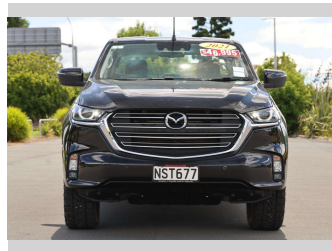

2021 Mazda BT-50

Purchase Price

\$46,997

Includes GST, Registration & Licensing

Finance may be available on this vehicle. Ask one of our friendly staff for more information.

finance
NOW

Gain peace of mind with Mechanical Breakdown Insurance. **Ask us how.**

Top features

None Listed

Body Style

4 door, Ute

Odometer

79,841 km

Engine

2998 cc, Internal Combustion