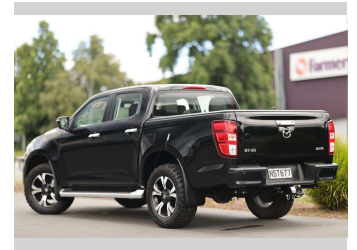

2021 Mazda BT-50

Purchase Price

\$46,997

Includes GST, Registration & Licensing

Note: A Clean Car fee or rebate may apply to this vehicle

Finance may be available on this vehicle. Ask one of our friendly staff for more information.

Gain peace of mind with Mechanical Breakdown Insurance. **Ask us how.**

Top features

None Listed

Body Style

4 door, Ute

Odometer

79,841 km

Engine

2998 cc, Internal Combustion

Fuel Type

Diesel

Transmission

Auto, 4WD

Wheels

-

VIN