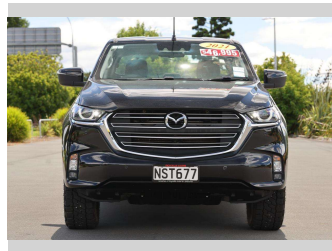

2021 Mazda BT-50

Purchase Price

\$46,997

Includes GST, Registration & Licensing

Note: A Clean Car fee or rebate may apply to this vehicle

Finance may be available on this vehicle. Ask one of our friendly staff for more information.

2998 cc, Internal Combustion

Fuel Type

Diesel

Transmission

Auto, 4WD

Wheels

-

VIN