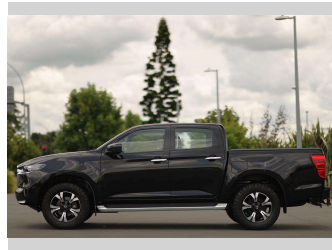

2021 Mazda BT-50

Purchase Price

\$46,997

Includes GST, Registration & Licensing

Note: A Clean Car fee or rebate may apply to this vehicle

Finance may be available on this vehicle. Ask one of our friendly staff for more information.

Gain peace of mind with Mechanical Breakdown Insurance. **Ask us how.**

Top features

None Listed

Body Style

4 door, Ute

Odometer

79,841 km

Engine

2998 cc, Internal Combustion

Fuel Type

Diesel

Transmission

Auto, 4WD

Wheels

-

VIN