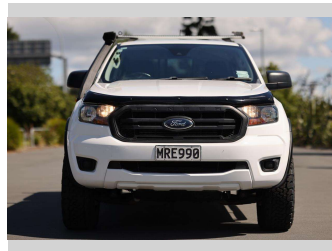

2020 Ford Ranger XI Double Cab W/S

Purchase Price

\$34,997

Includes GST, Registration & Licensing

Note: A Clean Car fee or rebate may apply to this vehicle

Finance may be available on this vehicle. Ask one of our friendly staff for more information.

finance
NOW

Gain peace of mind with Mechanical Breakdown Insurance. **Ask us how.**

Top features

None Listed

Body Style

4 door, Ute

Odometer

218,414 km

Engine

3200 cc, Internal Combustion

Fuel Type

Diesel

Transmission

Auto, 4WD

Wheels

-