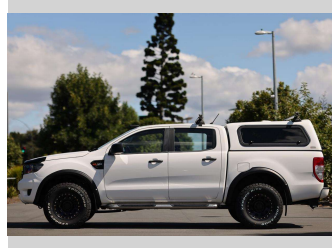

2020 Ford Ranger XI Double Cab W/S

Purchase Price

\$34,997

Includes GST, Registration & Licensing

Note: A Clean Car fee or rebate may apply to this vehicle

Finance may be available on this vehicle. Ask one of our friendly staff for more information.

Engine

3200 cc, Internal Combustion

Fuel Type

Diesel

Transmission

Auto, 4WD

Wheels

-