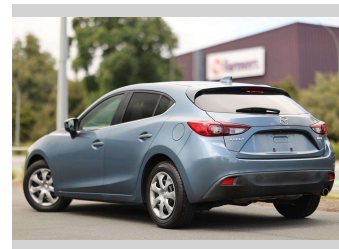

2014 Mazda Axela 15S

Purchase Price

\$17,997

Includes GST
Excludes on-road costs of \$350

Finance may be available on this vehicle. Ask one of our friendly staff for more information.

finance
NOW

Gain peace of mind with Mechanical Breakdown Insurance. **Ask us how.**

Top features

None Listed

Body Style

5 door, Hatchback

Odometer

39,461 km

Engine

1500 cc, Internal Combustion