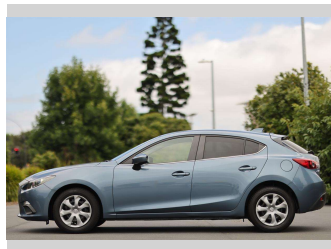

2014 Mazda Axela 15S

Purchase Price

\$17,997

Includes GST
Excludes on-road costs of \$350

Finance may be available on this vehicle. Ask one of our friendly staff for more information.

finance
NOW

Gain peace of mind with Mechanical Breakdown Insurance. **Ask us how.**

Top features

None Listed

Body Style

5 door, Hatchback

Odometer

39,461 km

Engine

1500 cc, Internal Combustion