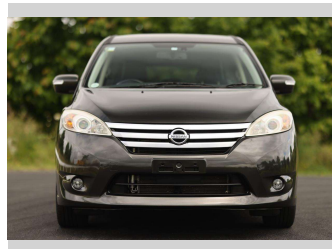

2013 Nissan Lafesta

Purchase Price **\$13,997**

Includes GST
Excludes on-road costs of \$350 Note: A Clean Car fee/rebate does not apply to this vehicle

Finance may be available on this vehicle. Ask one of our friendly staff for more information.

Gain peace of mind with Mechanical Breakdown Insurance. **Ask us how.**

Top features

None Listed

Body Style
5 door, Van

Odometer
84,303 km

Engine
2000 cc, Internal Combustion

Fuel Type
Petrol

Transmission
Auto

Wheels
-

VIN
7AT0DH7DX23104386

Interior
Black, Leather

Safety

Based on 2023 VSRR rating

Reg No.
-

Ext Colour
Black

History
-