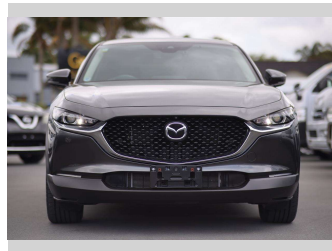

# 2021 Mazda CX-30 Skyactive G

Purchase Price

**\$29,997**

Includes GST, Registration & Licensing

Finance may be available on this vehicle. Ask one of our friendly staff for more information.

finance  
**NOW**