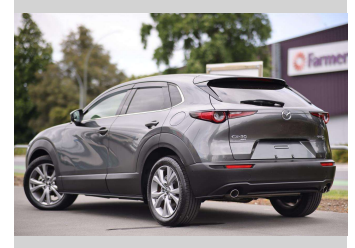

# 2021 Mazda CX-30 Skyactive G

Purchase Price

**\$29,997**

Includes GST, Registration & Licensing

Finance may be available on this vehicle. Ask one of our friendly staff for more information.

finance  
**NOW**

## Top features

- » All Electrics
- » Central Locking
- » Electric Mirrors
- » Face Lift Model
- » Parking Sensors
- » Reversing Camera

Body Style

**5 door, RV-SUV**

Odometer

**21,237 km**

Engine

**1990 cc, Internal Combustion**