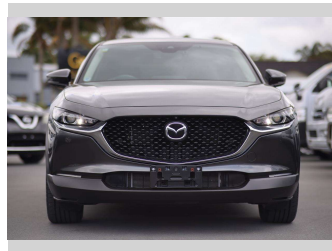

2021 Mazda CX-30 Skyactive G

Purchase Price

\$29,997

Includes GST, Registration & Licensing

Finance may be available on this vehicle. Ask one of our friendly staff for more information.

finance
NOW

Gain peace of mind with Mechanical Breakdown Insurance. **Ask us how.**

Top features

- » All Electrics
- » Central Locking
- » Electric Mirrors
- » Face Lift Model
- » Parking Sensors
- » Reversing Camera

Body Style

5 door, RV-SUV

Odometer

21,237 km

Engine

1990 cc, Internal Combustion

Fuel Type

Petrol

Transmission

Auto

Wheels

-

VIN

7AT0C14DX23126611