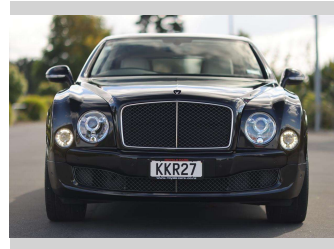

2016 Bentley Mulsanne Speed

Purchase Price **\$149,997**
Includes GST, Registration & Licensing

Finance may be available on this vehicle. Ask one of our friendly staff for more information.

Gain peace of mind with Mechanical Breakdown Insurance. **Ask us how.**

Body Style
4 door, Sedan

Odometer
10,882 km

Engine
6800 cc

Fuel Type
Petrol

Transmission
Auto

Wheels
-

VIN
SCBBE63Y0GC002034

Interior
Leather

Safety

Based on 2023 VSRR rating

Reg No.
KKR27

Ext Colour
Black

History
Ex-Overseas

Seats
5 seats

CO2 Emissions
☆☆☆☆☆☆

Energy Economy