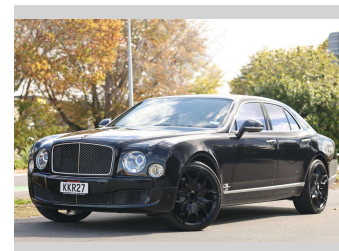

# 2017 Bentley Mulsanne Speed

**Purchase Price** **\$149,997**  
Includes GST, Registration & Licensing

Finance may be available on this vehicle. Ask one of our friendly staff for more information.

Gain peace of mind with Mechanical Breakdown Insurance. **Ask us how.**

Body Style  
**4 door, Sedan**

Odometer  
**10,882 km**

Engine  
**6800 cc**

Fuel Type  
**Petrol**

Transmission  
**Auto**

Wheels  
**-**

VIN  
**SCBBE63Y0GC002034**

Interior  
**Leather**