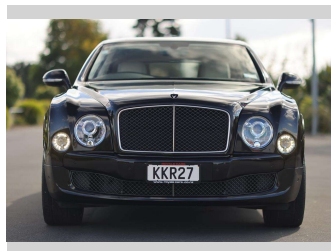

# 2017 Bentley Mulsanne Speed

**Purchase Price** **\$149,997**  
Includes GST, Registration & Licensing

Finance may be available on this vehicle. Ask one of our friendly staff for more information.

Gain peace of mind with Mechanical Breakdown Insurance. **Ask us how.**

Body Style  
**4 door, Sedan**

Odometer  
**10,882 km**

Engine  
**6800 cc**

Fuel Type  
**Petrol**

Transmission  
**Auto**

Wheels  
**-**

VIN  
**SCBBE63Y0GC002034**

Interior  
**Leather**