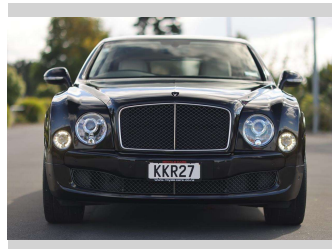

2016 Bentley Mulsanne Speed

Purchase Price **\$149,997**
Includes GST, Registration & Licensing

Finance may be available on this vehicle. Ask one of our friendly staff for more information.

Gain peace of mind with Mechanical Breakdown Insurance. **Ask us how.**

Body Style
4 door, Sedan

Odometer
10,882 km

Engine
6800 cc

Fuel Type
Petrol

Transmission
Auto

Wheels
-

VIN
SCBBE63Y0GC002034

Interior
Leather