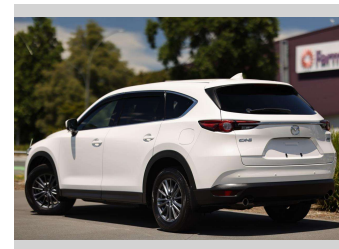

2019 Mazda CX-8 25S

Purchase Price

$34,997

Includes GST
Excludes on-road costs of $350

Note: A Clean Car fee or rebate may apply to this vehicle

Finance may be available on this vehicle. Ask one of our friendly staff for more information.

Gain peace of mind with Mechanical Breakdown Insurance. **Ask us how.**

Top features

None Listed

Body Style

5 door, RV-SUV

Odometer

18,510 km

Engine

2500 cc, Internal Combustion

Fuel Type

Petrol

Transmission

Auto, Front Wheel

Wheels

-

VIN

-

Interior

Black, Leather

Safety

Based on 2023 VSRR rating

Reg No.

-

Ext Colour

White

History

-

Seats

6 seats, Fabric

CO2 Emissions

★★★★☆

187 grams/km

Energy Economy

★★☆☆☆☆

Annual fuel cost of $3,180

8.1L per 100km

Cost per year is an estimate based on petrol price of $2.80 per litre and an average distance of 14000 km. Emissions and Energy Economy figures standardised to 3P WLTP.

Stock ID: 17993

Royale Cars & Motorcycles | Phone 07 846 6622 | Email sales@royalecars.co.nz
860 Te Rapa Road, Pukete, Hamilton 3288, New Zealand
www.royalecars.co.nz

★★★★★
4.78 | 113 reviews