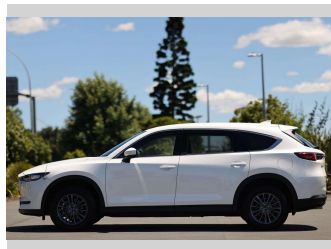

2019 Mazda CX-8 25S

Purchase Price

$34,997

Includes GST
Excludes on-road costs of $350

Note: A Clean Car fee or rebate may apply to this vehicle

Finance may be available on this vehicle. Ask one of our friendly staff for more information.

Gain peace of mind with Mechanical Breakdown Insurance. **Ask us how.**

Top features

None Listed

Body Style

5 door, RV-SUV

Odometer

18,510 km

Engine

2500 cc, Internal Combustion

Fuel Type

Petrol

Transmission

Auto, Front Wheel

Wheels

-

VIN

-

Interior

Black, Leather

Safety

Based on 2023 VSRR rating

Reg No.

-

Ext Colour

White

History

-

Seats

6 seats, Fabric

CO2 Emissions

★★★★☆

187 grams/km

Energy Economy

★★☆☆☆☆

Annual fuel cost of $3,180

8.1L per 100km

Cost per year is an estimate based on petrol price of $2.80 per litre and an average distance of 14000 km. Emissions and Energy Economy figures standardised to 3P WLTP.

Stock ID: 17993

Royale Cars & Motorcycles | Phone 07 846 6622 | Email sales@royalecars.co.nz
860 Te Rapa Road, Pukete, Hamilton 3288, New Zealand
www.royalecars.co.nz

★★★★★
4.78 | 113 reviews