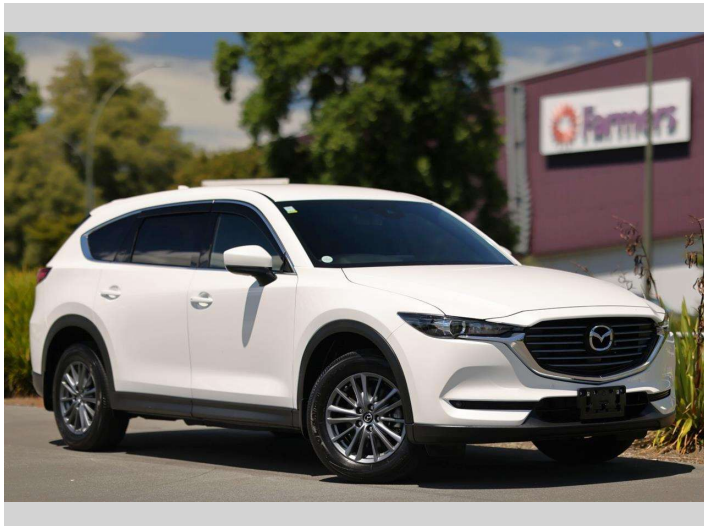

2019 Mazda CX-8 25S

Purchase Price

$34,997

Includes GST
Excludes on-road costs of $350

Note: A Clean Car fee or rebate may apply to this vehicle

Finance may be available on this vehicle. Ask one of our friendly staff for more information.

Gain peace of mind with Mechanical Breakdown Insurance. **Ask us how.**

Top features

None Listed

Body Style

5 door, RV-SUV

Odometer

18,510 km

Engine

2500 cc, Internal Combustion

Fuel Type

Petrol

Transmission

Auto, Front Wheel

Wheels

-

VIN

-

Interior

Black, Leather

Safety

Based on 2023 VSRR rating

Reg No.

-

Ext Colour

White

History

-

Seats

6 seats, Fabric

CO2 Emissions

★★★★☆

187 grams/km

Energy Economy

★★☆☆☆☆

Annual fuel cost of $3,180

8.1L per 100km

Cost per year is an estimate based on petrol price of $2.80 per litre and an average distance of 14000 km. Emissions and Energy Economy figures standardised to 3P WLTP.

Stock ID: 17993

Royale Cars & Motorcycles | Phone 07 846 6622 | Email sales@royalecars.co.nz
860 Te Rapa Road, Pukete, Hamilton 3288, New Zealand
www.royalecars.co.nz

★★★★★
4.78 | 113 reviews