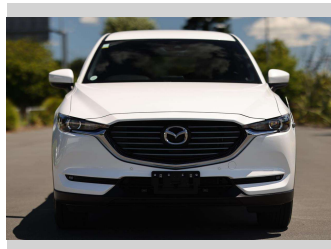

2019 Mazda CX-8 25S

Purchase Price

$34,997

Includes GST
Excludes on-road costs of $350

Note: A Clean Car fee or rebate may apply to this vehicle

Finance may be available on this vehicle. Ask one of our friendly staff for more information.

Gain peace of mind with Mechanical Breakdown Insurance. **Ask us how.**

Top features

None Listed

Body Style

5 door, RV-SUV

Odometer

18,510 km

Engine

2500 cc, Internal Combustion

Fuel Type

Petrol

Transmission

Auto, Front Wheel

Wheels

-

VIN

-

Interior

Black, Leather

Safety

Based on 2023 VSRR rating

Reg No.

-

Ext Colour

White

History

-

Seats

6 seats, Fabric

CO2 Emissions

★★★★☆

187 grams/km

Energy Economy

★★☆☆☆☆

Annual fuel cost of $3,180

8.1L per 100km

Cost per year is an estimate based on petrol price of $2.80 per litre and an average distance of 14000 km. Emissions and Energy Economy figures standardised to 3P WLTP.

Stock ID: 17993

Royale Cars & Motorcycles | Phone 07 846 6622 | Email sales@royalecars.co.nz
860 Te Rapa Road, Pukete, Hamilton 3288, New Zealand
www.royalecars.co.nz

★★★★★
4.78 | 113 reviews