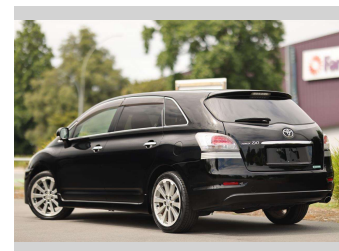

# 2013 Toyota Mark-X ZIO

**Purchase Price** **\$14,997**

Includes GST  
Excludes on-road costs of \$350 Note: A Clean Car fee or rebate may apply to this vehicle

Finance may be available on this vehicle. Ask one of our friendly staff for more information.

Gain peace of mind with Mechanical Breakdown Insurance. Ask us how.

**Top features**

None Listed

**Body Style**  
5 door, People Mover

**Odometer**  
70,135 km

**Engine**  
2400 cc, Internal Combustion

**Fuel Type**  
Petrol

**Transmission**  
Auto

**Wheels**  
-

**VIN**  
7AT0H64TX24040865

**Interior**  
Charcoal, Leather

**Safety**

Based on 2023 VSRR rating

**Reg No.**  
-

**Ext Colour**  
Black