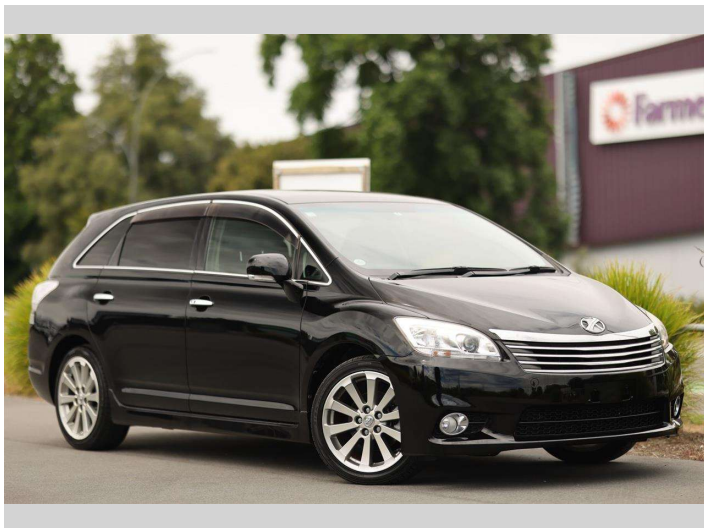

# 2013 Toyota Mark-X ZIO

**Purchase Price** **\$14,997**

Includes GST  
Excludes on-road costs of \$350 Note: A Clean Car fee or rebate may apply to this vehicle

Finance may be available on this vehicle. Ask one of our friendly staff for more information.

Gain peace of mind with Mechanical Breakdown Insurance. Ask us how.

**Top features**

None Listed

**Body Style**  
5 door, People Mover

**Odometer**  
70,135 km

**Engine**  
2400 cc, Internal Combustion

**Fuel Type**  
Petrol

**Transmission**  
Auto

**Wheels**  
-

**VIN**  
7AT0H64TX24040865

**Interior**  
Charcoal, Leather

**Safety**

Based on 2023 VSRR rating

**Reg No.**  
-

**Ext Colour**  
Black