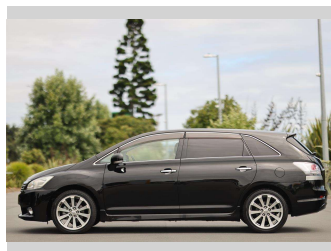

# 2013 Toyota Mark-X ZIO

**Purchase Price** **\$14,997**

Includes GST  
Excludes on-road costs of \$350 Note: A Clean Car fee or rebate may apply to this vehicle

Finance may be available on this vehicle. Ask one of our friendly staff for more information.