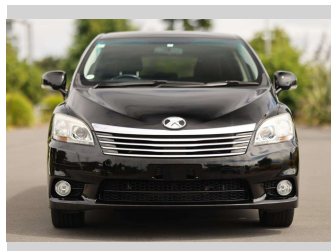

# 2013 Toyota Mark-X ZIO

**Purchase Price** **\$14,997**

Includes GST  
Excludes on-road costs of \$350 Note: A Clean Car fee or rebate may apply to this vehicle

Finance may be available on this vehicle. Ask one of our friendly staff for more information.

Gain peace of mind with Mechanical Breakdown Insurance. Ask us how.

**Top features**

None Listed

**Body Style**  
5 door, People Mover

**Odometer**  
70,135 km

**Engine**  
2400 cc, Internal Combustion

**Fuel Type**  
Petrol

**Transmission**  
Auto

**Wheels**  
-

**VIN**  
7AT0H64TX24040865

**Interior**  
Charcoal, Leather

**Safety**

Based on 2023 VSRR rating

**Reg No.**  
-

**Ext Colour**  
Black