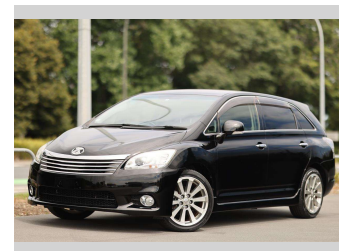

# 2013 Toyota Mark-X ZIO

**Purchase Price** **\$14,997**

Includes GST  
Excludes on-road costs of \$350 Note: A Clean Car fee or rebate may apply to this vehicle

Finance may be available on this vehicle. Ask one of our friendly staff for more information.

Gain peace of mind with Mechanical Breakdown Insurance. Ask us how.

**Top features**

None Listed

**Body Style**  
5 door, People Mover

**Odometer**  
70,135 km

**Engine**  
2400 cc, Internal Combustion

**Fuel Type**  
Petrol

**Transmission**  
Auto

**Wheels**  
-

**VIN**  
7AT0H64TX24040865

**Interior**  
Charcoal, Leather

**Safety**

Based on 2023 VSRR rating

**Reg No.**  
-

**Ext Colour**  
Black