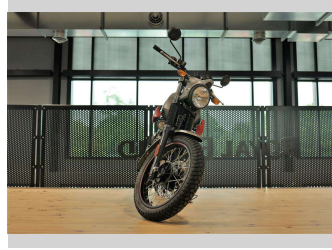

2024 Royal Enfield Scram

Purchase Price

$8,290

Includes GST
Excludes on-road costs of $750

Finance may be available on this vehicle. Ask one of our friendly staff for more information.

finance
NOW

Gain peace of mind with Mechanical Breakdown Insurance. **Ask us how.**

Top features

None Listed

Body Style

Motorbike - Road Sports

Odometer

30 km

Engine

411 cc

Fuel Type

Petrol

Transmission

-

Wheels

-

VIN

ME3DMEPT5NK003559

Interior

N/A

Safety

N/A

Reg No.

C8TWQ

Ext Colour

Red

History

Brand New

Seats

N/A

CO2 Emissions

N/A

Energy Economy

☆☆☆☆☆☆

Annual fuel cost not available

Energy Consumption unknown. Emissions and Energy Economy figures standardised to 3P WLTP.

Stock ID: 16678

Royale Cars & Motorcycles | Phone 07 846 6622 | Email
finance@royalecars.co.nz
860 Te Rapa Road, Pukete, Hamilton 3200, New Zealand
www.royalecars.co.nz