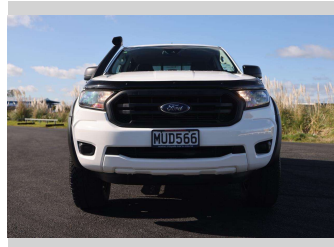

2020 Ford Ranger XI Double Cab W/S

Purchase Price

\$36,997

Includes GST, Registration & Licensing

Finance may be available on this vehicle. Ask one of our friendly staff for more information.

finance
NOW

Gain peace of mind with Mechanical Breakdown Insurance. **Ask us how.**

Top features

- » 4WD/4x4
- » ABS Braking w/ EBD
- » All Electrics
- » Bluetooth Stereo
- » Reversing Camera
- » Running Boards
- » Tow Bar

Body Style

4 door, Ute

Odometer

200,712 km

Engine

3200 cc, Internal Combustion