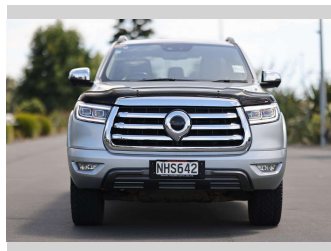

2021 GWM Cannon Luxury

Purchase Price **\$34,997**
Includes GST, Registration & Licensing

Finance may be available on this vehicle. Ask one of our friendly staff for more information.

Gain peace of mind with Mechanical Breakdown Insurance. **Ask us how.**

Top features

None Listed

Body Style
4 door, Ute

Odometer
83,010 km

Engine
2000 cc, Internal Combustion

Fuel Type
Diesel

Transmission
Auto, 4WD

Wheels
-