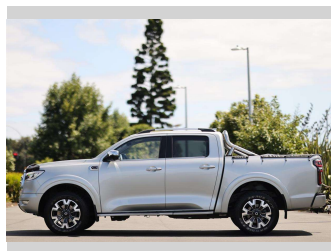

2021 GWM Cannon Luxury

Purchase Price **\$34,997**
Includes GST, Registration & Licensing

Finance may be available on this vehicle. Ask one of our friendly staff for more information.

Gain peace of mind with Mechanical Breakdown Insurance. **Ask us how.**

Top features

None Listed

Body Style
4 door, Ute

Odometer
83,010 km

Engine
2000 cc, Internal Combustion

Fuel Type
Diesel

Transmission
Auto, 4WD

Wheels
-