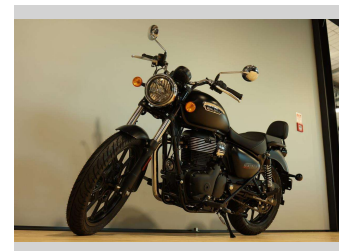

# 2024 Royal Enfield Meteor

**Purchase Price** **\$8,490**

Includes GST  
Excludes on-road costs of \$750

Note: A Clean Car fee/rebate does not apply to this vehicle

Finance may be available on this vehicle. Ask one of our friendly staff for more information.

Gain peace of mind with Mechanical Breakdown Insurance. **Ask us how.**

**Top features**

None Listed

Body Style  
**Road Cruiser**

Odometer  
-

Engine  
**350 cc, Internal Combustion**

Fuel Type  
**Petrol**