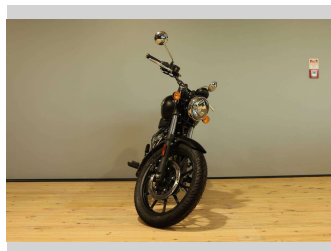

# 2024 Royal Enfield Meteor

**Purchase Price** **\$8,490**

Includes GST  
Excludes on-road costs of \$750

Note: A Clean Car fee/rebate does not apply to this vehicle

Finance may be available on this vehicle. Ask one of our friendly staff for more information.

Gain peace of mind with Mechanical Breakdown Insurance. **Ask us how.**

**Top features**

None Listed

Body Style  
**Road Cruiser**

Odometer  
-

Engine  
**350 cc, Internal Combustion**

Fuel Type  
**Petrol**