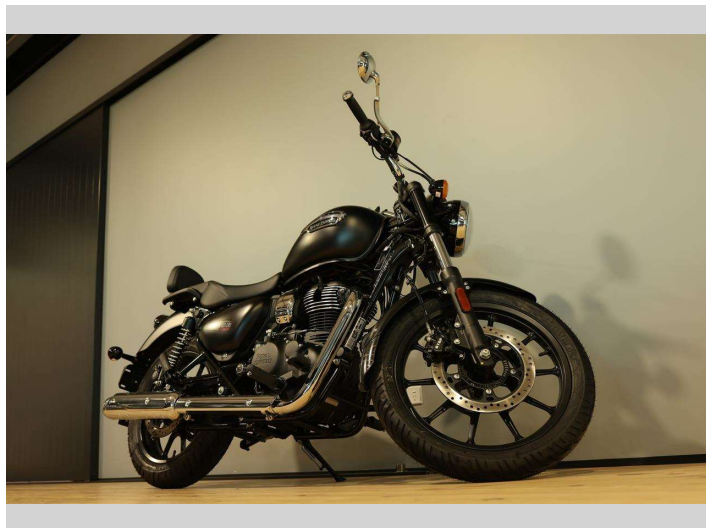

# 2024 Royal Enfield Meteor

**Purchase Price** **\$8,490**

Includes GST  
Excludes on-road costs of \$750

Note: A Clean Car fee/rebate does not apply to this vehicle

Finance may be available on this vehicle. Ask one of our friendly staff for more information.

Gain peace of mind with Mechanical Breakdown Insurance. **Ask us how.**

**Top features**

None Listed

Body Style  
**Road Cruiser**

Odometer  
-

Engine  
**350 cc, Internal Combustion**

Fuel Type  
**Petrol**