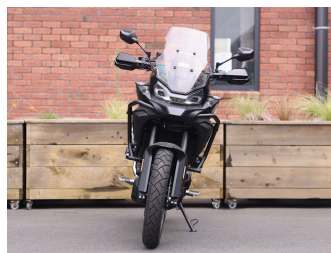

2026 CFMoto 700MT

Purchase Price **$11,490**

Includes GST
Excludes on-road costs of $750

Finance may be available on this vehicle. Ask one of our friendly staff for more information.

Gain peace of mind with Mechanical Breakdown Insurance. **Ask us how.**

Top features

- » ABS Brakes
- » Adjustable Suspension
- » Cruise Control
- » Fly Screen
- » Heated Seat
- » LED Headlight
- » Liquid-cooled
- » Mid Pegged
- » Mono Shock
- » Touring Screen

Body Style
Motorbike - Dual Purpose

Odometer
-

Engine
700 cc, Internal Combustion

Fuel Type
Petrol

Transmission
Manual, Chain

Wheels
-

VIN
LCEPEWLA2S6005482

Interior
N/A

Safety
N/A

Reg No.
-

Ext Colour
Black

History
-

Seats
N/A

CO2 Emissions
N/A

Energy Economy
N/A

Stock ID: 19817

Royale Cars & Motorcycles | Phone 07 846 6622 | Email finance@royalecars.co.nz
860 Te Rapa Road, Pukete, Hamilton 3200, New Zealand
www.royalecars.co.nz