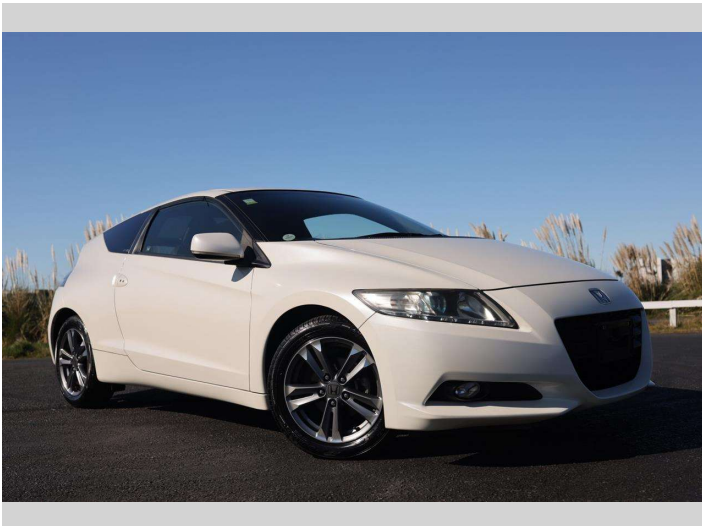

2012 Honda CR-Z IMA Hybrid

Purchase Price **$14,997**

Includes GST
Excludes on-road costs of $350 Note: A Clean Car fee/rebate does not apply to this vehicle

Finance may be available on this vehicle. Ask one of our friendly staff for more information.

Gain peace of mind with Mechanical Breakdown Insurance. **Ask us how.**

Top features

- » Air Bag(s)
- » Air Conditioning
- » All Electrics
- » Bluetooth Stereo
- » Cruise Control
- » EFI
- » Remote Locking
- » Reversing Camera

Body Style
3 door, Coupe

Odometer
111,879 km

Engine
1500 cc, Hybrid

Fuel Type
Petrol

Transmission
6-Speed Manual, Front Wheel

Wheels
-

VIN
-

Interior
Black, Leather

Safety

Based on 2023 VSRR rating

Reg No.
-

Ext Colour
White

History
-

Seats
5 seats, Fabric

CO2 Emissions
★★★★☆
139 grams/km

Energy Economy
★★★★☆☆
Annual fuel cost of $2,270
5.8L per 100km

Cost per year is an estimate based on petrol price of $2.80 per litre and an average distance of 14000 km. Emissions and Energy Economy figures standardised to 3P WLTP.

Stock ID: 17462

Royale Cars & Motorcycles | Phone 07 846 6622 | Email sales@royalecars.co.nz
860 Te Rapa Road, Pukete, Hamilton 3288, New Zealand
www.royalecars.co.nz

★★★★★
4.78 | 113 reviews