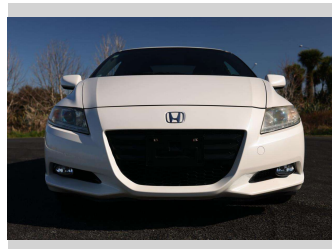

2012 Honda CR-Z IMA Hybrid

Purchase Price **$14,997**

Includes GST
Excludes on-road costs of $350 Note: A Clean Car fee/rebate does not apply to this vehicle

Finance may be available on this vehicle. Ask one of our friendly staff for more information.

Gain peace of mind with Mechanical Breakdown Insurance. **Ask us how.**

Top features

- » Air Bag(s)
- » Air Conditioning
- » All Electrics
- » Bluetooth Stereo
- » Cruise Control
- » EFI
- » Remote Locking
- » Reversing Camera

Body Style
3 door, Coupe

Odometer
111,879 km

Engine
1500 cc, Hybrid

Fuel Type
Petrol

Transmission
6-Speed Manual, Front Wheel

Wheels
-

VIN
-

Interior
Black, Leather

Safety

Based on 2023 VSRR rating

Reg No.
-

Ext Colour
White

History
-

Seats
5 seats, Fabric

CO2 Emissions
★★★★☆
139 grams/km

Energy Economy
★★★★☆☆
Annual fuel cost of $2,270
5.8L per 100km

Cost per year is an estimate based on petrol price of $2.80 per litre and an average distance of 14000 km. Emissions and Energy Economy figures standardised to 3P WLTP.

Stock ID: 17462

Royale Cars & Motorcycles | Phone 07 846 6622 | Email sales@royalecars.co.nz
860 Te Rapa Road, Pukete, Hamilton 3288, New Zealand
www.royalecars.co.nz

★★★★★
4.78 | 113 reviews