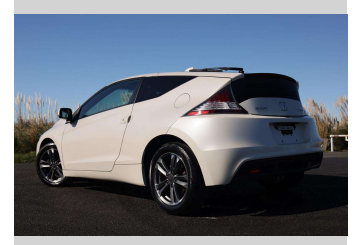

2012 Honda CR-Z IMA Hybrid

Purchase Price **$14,997**

Includes GST
Excludes on-road costs of $350 Note: A Clean Car fee/rebate does not apply to this vehicle

Finance may be available on this vehicle. Ask one of our friendly staff for more information.

Gain peace of mind with Mechanical Breakdown Insurance. **Ask us how.**

Top features

- » Air Bag(s)
- » Air Conditioning
- » All Electrics
- » Bluetooth Stereo
- » Cruise Control
- » EFI
- » Remote Locking
- » Reversing Camera

Body Style
3 door, Coupe

Odometer
111,879 km

Engine
1500 cc, Hybrid

Fuel Type
Petrol

Transmission
6-Speed Manual, Front Wheel

Wheels
-

VIN
-

Interior
Black, Leather

Safety

Based on 2023 VSRR rating

Reg No.
-

Ext Colour
White

History
-

Seats
5 seats, Fabric

CO2 Emissions
★★★★☆
139 grams/km

Energy Economy
★★★★☆☆
Annual fuel cost of $2,270
5.8L per 100km

Cost per year is an estimate based on petrol price of $2.80 per litre and an average distance of 14000 km. Emissions and Energy Economy figures standardised to 3P WLTP.

Stock ID: 17462

Royale Cars & Motorcycles | Phone 07 846 6622 | Email sales@royalecars.co.nz
860 Te Rapa Road, Pukete, Hamilton 3288, New Zealand
www.royalecars.co.nz

★★★★★
4.78 | 113 reviews