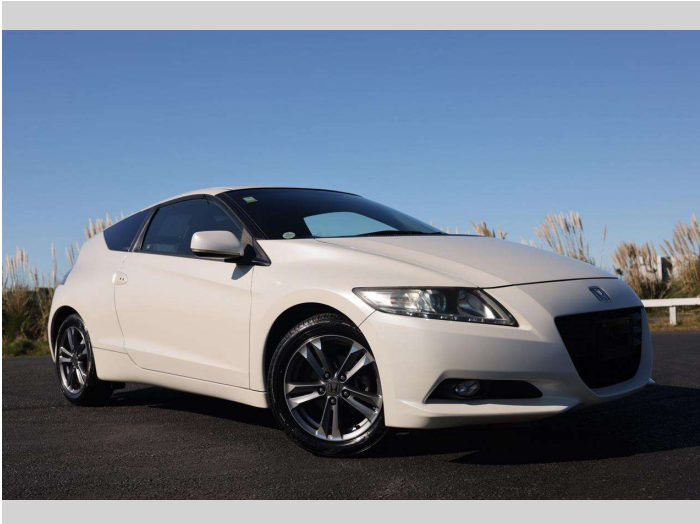

2012 Honda CR-Z IMA Hybrid

Purchase Price

$12,997

Includes GST
Excludes on-road costs of $350

Finance may be available on this vehicle. Ask one of our friendly staff for more information.

finance
NOW

Gain peace of mind with Mechanical Breakdown Insurance. **Ask us how.**

Top features

- » Air Bag(s)
- » Air Conditioning
- » All Electrics
- » Bluetooth Stereo
- » Cruise Control
- » EFI
- » Remote Locking
- » Reversing Camera

Body Style

3 door, Coupe

Odometer

111,879 km

Engine

1500 cc, Hybrid

Fuel Type

Petrol

Transmission

6-Speed Manual, Front Wheel

Wheels

-

VIN

-

Interior

Black, Leather

Safety

Based on 2023 VSRR rating

Reg No.

-

Ext Colour

White

History

-

Seats

5 seats, Fabric

CO2 Emissions

★★★★☆

139 grams/km

Energy Economy

★★★★☆☆

Annual fuel cost of $2,270

5.8L per 100km

Cost per year is an estimate based on petrol price of $2.80 per litre and an average distance of 14000 km. Emissions and Energy Economy figures standardised to 3P WLTP.

Stock ID: 17462

Royale Cars & Motorcycles | Phone 07 846 6622 | Email sales@royalecars.co.nz
860 Te Rapa Road, Pukete, Hamilton 3288, New Zealand
www.royalecars.co.nz

★★★★★
4.78 | 113 reviews