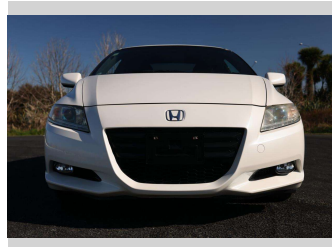

2012 Honda CR-Z IMA Hybrid

Purchase Price

$12,997

Includes GST
Excludes on-road costs of $350

Finance may be available on this vehicle. Ask one of our friendly staff for more information.

finance
NOW

Gain peace of mind with Mechanical Breakdown Insurance. **Ask us how.**

Top features

- » Air Bag(s)
- » Air Conditioning
- » All Electrics
- » Bluetooth Stereo
- » Cruise Control
- » EFI
- » Remote Locking
- » Reversing Camera

Body Style

3 door, Coupe

Odometer

111,879 km

Engine

1500 cc, Hybrid

Fuel Type

Petrol

Transmission

6-Speed Manual, Front Wheel

Wheels

-

VIN

-

Interior

Black, Leather

Safety

Based on 2023 VSRR rating

Reg No.

-

Ext Colour

White

History

-

Seats

5 seats, Fabric

CO2 Emissions

★★★★☆

139 grams/km

Energy Economy

★★★★☆☆

Annual fuel cost of $2,270

5.8L per 100km

Cost per year is an estimate based on petrol price of $2.80 per litre and an average distance of 14000 km. Emissions and Energy Economy figures standardised to 3P WLTP.

Stock ID: 17462

Royale Cars & Motorcycles | Phone 07 846 6622 | Email sales@royalecars.co.nz
860 Te Rapa Road, Pukete, Hamilton 3288, New Zealand
www.royalecars.co.nz

★★★★★
4.78 | 113 reviews