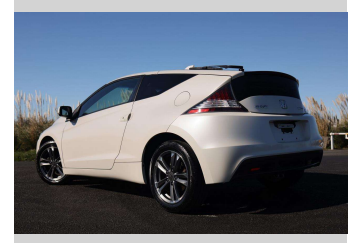

2012 Honda CR-Z IMA Hybrid

Purchase Price

\$12,997

Includes GST
Excludes on-road costs of \$350

Finance may be available on this vehicle. Ask one of our friendly staff for more information.

finance
NOW

Gain peace of mind with Mechanical Breakdown Insurance. **Ask us how.**

Top features

- » Air Bag(s)
- » Air Conditioning
- » All Electrics
- » Bluetooth Stereo
- » Cruise Control
- » EFI
- » Remote Locking
- » Reversing Camera

Body Style

3 door, Coupe

Odometer

111,879 km

Engine

1500 cc, Hybrid

Fuel Type

Petrol

Transmission

6-Speed Manual, Front Wheel

Wheels

-

VIN

White

History

-

Seats

5 seats, Fabric

CO2 Emissions

★★★★☆

139 grams/km