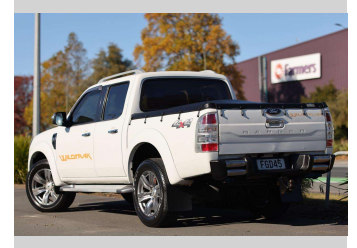

2010 Ford Ranger WILDTRAK

Purchase Price

\$19,997

Includes GST, Registration & Licensing

Finance may be available on this vehicle. Ask one of our friendly staff for more information.

finance
NOW

Gain peace of mind with Mechanical Breakdown Insurance. **Ask us how.**

Top features

None Listed

Body Style

4 door, Ute

Odometer

273,398 km

Engine

3000 cc, Internal Combustion