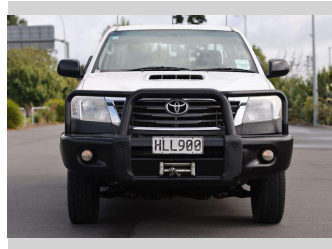

2014 Toyota Hilux 4WD 3.0TD D/C

Purchase Price **\$34,997**
Includes GST, Registration & Licensing

Finance may be available on this vehicle. Ask one of our friendly staff for more information.

Gain peace of mind with Mechanical Breakdown Insurance. **Ask us how.**

Top features
None Listed

Body Style
4 door, Ute

Odometer
179,831 km

Engine
3000 cc, Internal Combustion

Fuel Type
Diesel

Transmission
5-Speed Manual, 4WD

Wheels
-

VIN
MR0FZ22G301084168

Interior
Blue-Grey, Leather

Safety
-

Reg No.
HLL900

Ext Colour
White

History
-

Seats
5 seats, Fabric

CO2 Emissions
-

Energy Economy
-