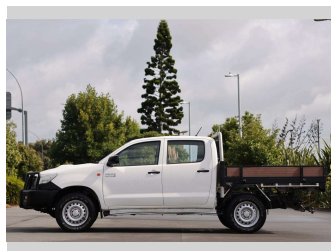

# 2014 Toyota Hilux 4WD 3.0TD D/C

**Purchase Price** **\$34,997**  
Includes GST, Registration & Licensing

Finance may be available on this vehicle. Ask one of our friendly staff for more information.

Gain peace of mind with Mechanical Breakdown Insurance. **Ask us how.**

**Top features**  
None Listed

**Body Style**  
4 door, Ute

**Odometer**  
179,831 km

**Engine**  
3000 cc, Internal Combustion

**Fuel Type**  
Diesel

**Transmission**  
5-Speed Manual, 4WD

**Wheels**  
-

**VIN**  
MR0FZ22G301084168