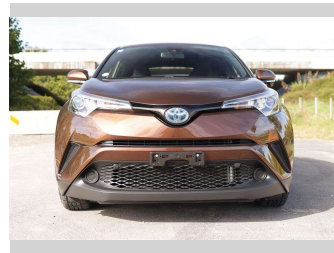

2017 Toyota C-HR S

Purchase Price **\$26,997**

Includes GST, Registration & Licensing Note: A Clean Car fee/rebate does not apply to this vehicle

Finance may be available on this vehicle. Ask one of our friendly staff for more information.

Body Style
5 door, Hatchback

Odometer
80,000 km

Engine
1800 cc

Fuel Type
Hybrid

Transmission
Auto

Wheels
-

VIN
7AT0H663X23008676

Interior
Slate