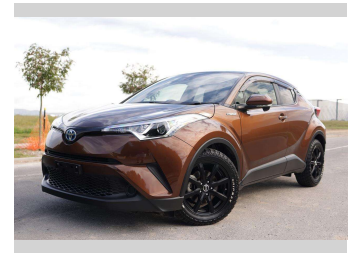

2017 Toyota C-HR S

Purchase Price **\$26,997**

Includes GST, Registration & Licensing Note: A Clean Car fee/rebate does not apply to this vehicle

Finance may be available on this vehicle. Ask one of our friendly staff for more information.

Body Style
5 door, Hatchback

Odometer
80,000 km

Engine
1800 cc

Fuel Type
Hybrid

Transmission
Auto

Wheels
-

VIN
7AT0H663X23008676

Interior
Slate