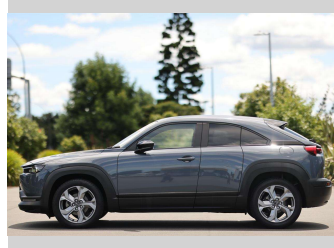

# 2020 Mazda MX-30 Skyactiv G

Purchase Price

**\$29,997**

Includes GST  
Excludes on-road costs of \$350

Finance may be available on this vehicle. Ask one of our friendly staff for more information.

finance  
**NOW**

## Top features

» All Electrics

Body Style

**5 door, RV-SUV**

Odometer

**20,749 km**

Engine

**2000 cc, Hybrid**