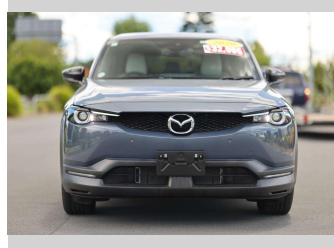

# 2020 Mazda MX-30 Skyactiv G

Purchase Price

**\$29,997**

Includes GST  
Excludes on-road costs of \$350

Finance may be available on this vehicle. Ask one of our friendly staff for more information.

finance  
**NOW**

## Top features

» All Electrics

Body Style

**5 door, RV-SUV**

Odometer

**20,749 km**

Engine

**2000 cc, Hybrid**