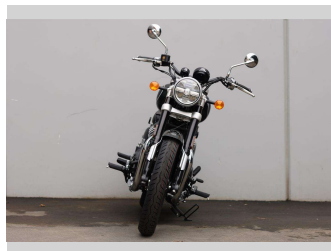

2023 Royal Enfield Super Meteor 650

Purchase Price **\$12,490**

Includes GST
Excludes on-road costs of \$750

Finance may be available on this vehicle. Ask one of our friendly staff for more information.

Gain peace of mind with Mechanical Breakdown Insurance. **Ask us how.**

Top features

- » ABS Brakes
- » GPS

Body Style	Road Cruiser
Odometer	-
Engine	650 cc, Internal Combustion
Fuel Type	Petrol
Transmission	Manual, Rear Wheel
Wheels	-
VIN	ME3CNEST6RK001680
Interior	N/A
Safety	N/A