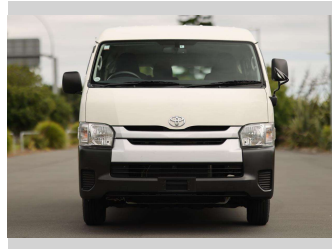

2016 Toyota Hiace

Purchase Price

\$34,997

Includes GST
Excludes on-road costs of \$350

Note: A Clean Car fee or rebate may apply to this vehicle

Finance may be available on this vehicle. Ask one of our friendly staff for more information.

finance
NOW

Gain peace of mind with Mechanical Breakdown Insurance. **Ask us how.**

Top features

None Listed

Body Style

4 door, People Mover

Odometer

108,050 km

Engine

2700 cc, Internal Combustion

Fuel Type

Petrol

Transmission

Auto

Wheels

-