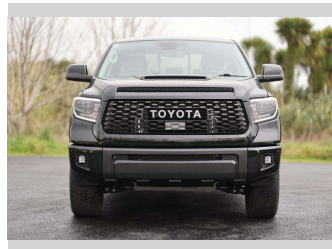

2020 Toyota Tundra TRD PRO SUPECHARGED

Purchase Price **\$139,997**
Includes GST, Registration & Licensing

Finance may be available on this vehicle. Ask one of our friendly staff for more information.

Gain peace of mind with Mechanical Breakdown Insurance. **Ask us how.**

Body Style
4 door, Ute

Odometer
1,900 km

Engine
5700 cc, Internal Combustion

Fuel Type
Petrol

Transmission
10 Speed Auto, 4WD

Wheels
-

VIN
5TFUY5F11LX939239

Interior
Black, Leather