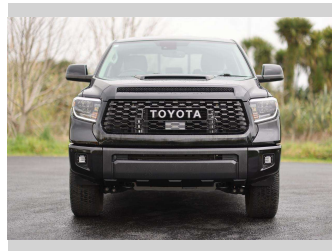

2020 Toyota Tundra TRD PRO SUPECHARGED

Purchase Price **\$139,997**
Includes GST, Registration & Licensing

Finance may be available on this vehicle. Ask one of our friendly staff for more information.

Gain peace of mind with Mechanical Breakdown Insurance. **Ask us how.**

Body Style
4 door, Ute

Odometer
1,900 km

Engine
5700 cc, Internal Combustion

Fuel Type
Petrol

Transmission
10 Speed Auto, 4WD

Wheels
-

VIN
5TFUY5F11LX939239

Interior
Black, Leather