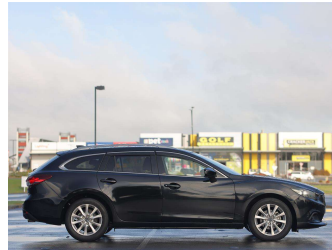

2014 Mazda Atenza

Purchase Price

$19,997

Includes GST, Registration & Licensing

Finance may be available on this vehicle. Ask one of our friendly staff for more information.

finance
NOW

Gain peace of mind with Mechanical Breakdown Insurance. **Ask us how.**

Top features

- » Central Locking
- » Climate Control
- » Parking Sensors
- » Power Steering
- » Rear Wiper
- » Remote Locking
- » Reversing Camera
- » Spoiler
- » Spot Lights

Body Style

Station Wagon

Odometer

57,129 km

Engine

2000 cc, Internal Combustion

Fuel Type

Petrol

Transmission

Auto

Wheels

-

VIN

7AT0C139X25102372

Interior

Black, Fabric

Safety

Based on 2024 UCSR rating for 12-22 models

Reg No.

-

Ext Colour

Black

History

-

Seats

5 seats

CO2 Emissions

★★★★☆

154 grams/km

Energy Economy

★★★★☆☆

Annual fuel cost of $2,590

6.6L per 100km

Cost per year is an estimate based on petrol price of $2.80 per litre and an average distance of 14000 km. Emissions and Energy Economy figures standardised to 3P WLTP.

Stock ID: 19240

Royale Cars & Motorcycles | Phone 07 846 6622 | Email sales@royalecars.co.nz
860 Te Rapa Road, Pukete, Hamilton 3288, New Zealand
www.royalecars.co.nz

★★★★★
4.86 | 315 reviews