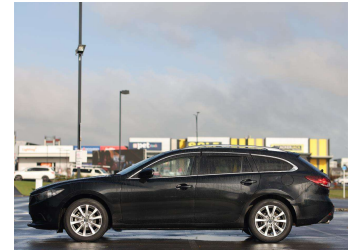

2014 Mazda Atenza

Purchase Price

$19,997

Includes GST, Registration & Licensing

Finance may be available on this vehicle. Ask one of our friendly staff for more information.

finance
NOW

Gain peace of mind with Mechanical Breakdown Insurance. **Ask us how.**

Top features

- » Central Locking
- » Climate Control
- » Parking Sensors
- » Power Steering
- » Rear Wiper
- » Remote Locking
- » Reversing Camera
- » Spoiler
- » Spot Lights

Body Style

Station Wagon

Odometer

57,129 km

Engine

2000 cc, Internal Combustion

Fuel Type

Petrol

Transmission

Auto

Wheels

-

VIN

7AT0C139X25102372

Interior

Black, Fabric

Safety

Based on 2024 UCSR rating for 12-22 models

Reg No.

-

Ext Colour

Black

History

-

Seats

5 seats

CO2 Emissions

★★★★☆

154 grams/km

Energy Economy

★★★★☆☆

Annual fuel cost of $2,590

6.6L per 100km

Cost per year is an estimate based on petrol price of $2.80 per litre and an average distance of 14000 km. Emissions and Energy Economy figures standardised to 3P WLTP.

Stock ID: 19240

Royale Cars & Motorcycles | Phone 07 846 6622 | Email sales@royalecars.co.nz
860 Te Rapa Road, Pukete, Hamilton 3288, New Zealand
www.royalecars.co.nz

★★★★★
4.86 | 315 reviews