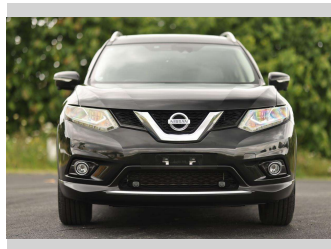

2014 Nissan X-Trail

Purchase Price **\$25,997**

Includes GST
Excludes on-road costs of \$350 Note: A Clean Car fee/rebate does not apply to this vehicle

Finance may be available on this vehicle. Ask one of our friendly staff for more information.