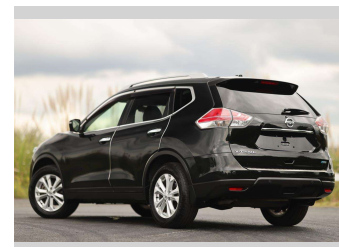

2014 Nissan X-Trail

Purchase Price **\$25,997**

Includes GST
Excludes on-road costs of \$350 Note: A Clean Car fee/rebate does not apply to this vehicle

Finance may be available on this vehicle. Ask one of our friendly staff for more information.