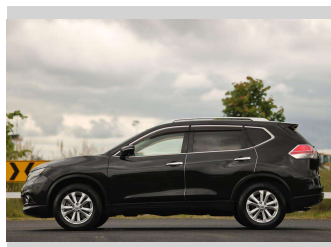

2014 Nissan X-Trail

Purchase Price **\$25,997**

Includes GST
Excludes on-road costs of \$350 Note: A Clean Car fee/rebate does not apply to this vehicle

Finance may be available on this vehicle. Ask one of our friendly staff for more information.