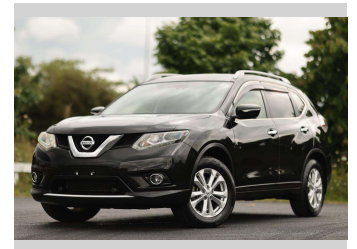

2014 Nissan X-Trail

Purchase Price **\$25,997**

Includes GST
Excludes on-road costs of \$350

Finance may be available on this vehicle. Ask one of our friendly staff for more information.

Gain peace of mind with Mechanical Breakdown Insurance. **Ask us how.**

Top features

None Listed

Body Style
5 door

Odometer
47,208 km

Engine
2000 cc, Internal Combustion

Fuel Type
Petrol

Transmission
Auto

Wheels
-