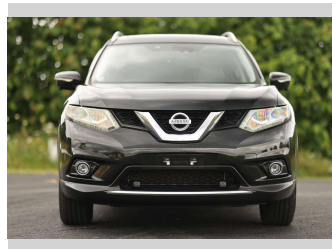

2014 Nissan X-Trail

Purchase Price **\$25,997**

Includes GST
Excludes on-road costs of \$350

Finance may be available on this vehicle. Ask one of our friendly staff for more information.

Gain peace of mind with Mechanical Breakdown Insurance. **Ask us how.**

Top features

None Listed

Body Style
5 door

Odometer
47,208 km

Engine
2000 cc, Internal Combustion

Fuel Type
Petrol

Transmission
Auto

Wheels
-

VIN
-

Interior
Black, Leather

Safety

Based on 2023 UCSR rating for 14-21 models

Reg No.
-

Ext Colour
Black

History
-

Seats
7 seats, Leather