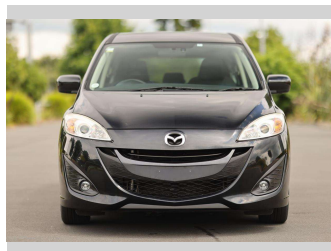

# 2014 Mazda Premacy 20 Skyactive

Purchase Price

**\$13,997**

Includes GST  
Excludes on-road costs of \$750

Note: A Clean Car fee or rebate may apply to this vehicle

Finance may be available on this vehicle. Ask one of our friendly staff for more information.

## Top features

» All Electrics

Body Style

**5 door, Van**

Odometer

**72,168 km**

Engine

**2000 cc, Internal Combustion**