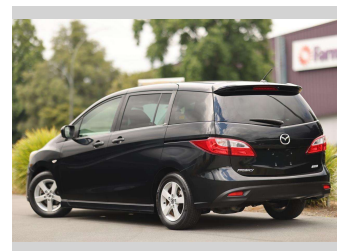

# 2014 Mazda Premacy 20 Skyactive

Purchase Price

**\$13,997**

Includes GST  
Excludes on-road costs of \$750

Note: A Clean Car fee or rebate may apply to this vehicle

Finance may be available on this vehicle. Ask one of our friendly staff for more information.