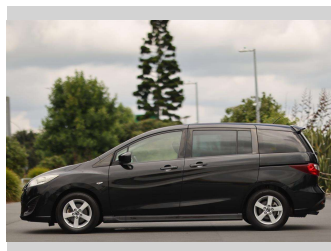

# 2014 Mazda Premacy 20 Skyactive

Purchase Price

**\$13,997**

Includes GST  
Excludes on-road costs of \$750

Note: A Clean Car fee or rebate may apply to this vehicle

Finance may be available on this vehicle. Ask one of our friendly staff for more information.