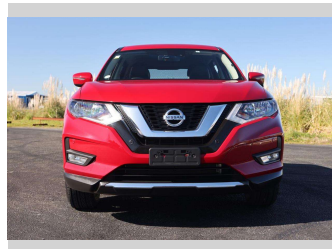

2017 Nissan X-Trail

Purchase Price **\$29,997**

Includes GST
Excludes on-road costs of \$350

Finance may be available on this vehicle. Ask one of our friendly staff for more information.

Gain peace of mind with Mechanical Breakdown Insurance. **Ask us how.**

Top features

None Listed

Body Style
5 door, SUV / 4x4

Odometer
14,758 km

Engine
2000 cc, Internal Combustion

Fuel Type
Petrol

Transmission
Auto

Wheels
-

VIN
7AT0DH6LX23041866

Interior
Black, Leather

Safety

Based on 2023 UCSR rating for 14-21 models

Reg No.
-

Ext Colour
Red

History
-

Seats
7 seats, Leather