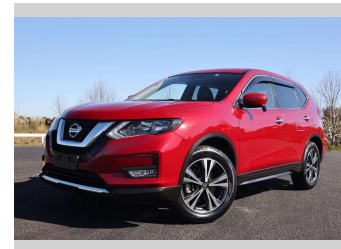

2017 Nissan X-Trail

Purchase Price **\$29,997**

Includes GST
Excludes on-road costs of \$350

Finance may be available on this vehicle. Ask one of our friendly staff for more information.

Gain peace of mind with Mechanical Breakdown Insurance. **Ask us how.**

Top features

None Listed

Body Style
5 door, SUV / 4x4

Odometer
14,758 km

Engine
2000 cc, Internal Combustion

Fuel Type
Petrol

Transmission
Auto

Wheels
-