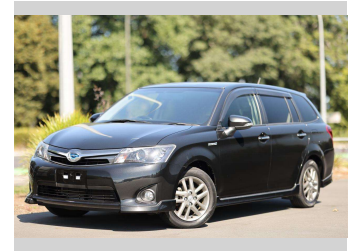

2014 Toyota Corolla Fielder

Purchase Price

\$17,997

Includes GST
Excludes on-road costs of \$350

Note: A Clean Car fee or rebate may apply to this vehicle

Finance may be available on this vehicle. Ask one of our friendly staff for more information.

Gain peace of mind with Mechanical Breakdown Insurance. **Ask us how.**

Top features

None Listed

Body Style

5 door, Station Wagon

Odometer

109,708 km

Engine