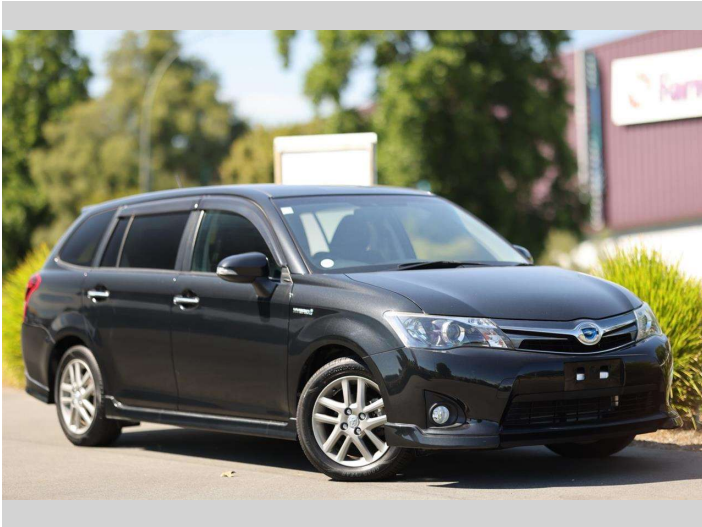

2014 Toyota Corolla Fielder

Purchase Price

\$17,997

Includes GST
Excludes on-road costs of \$350

Note: A Clean Car fee or rebate may apply to this vehicle

Finance may be available on this vehicle. Ask one of our friendly staff for more information.

Gain peace of mind with Mechanical Breakdown Insurance. **Ask us how.**

Top features

None Listed

Body Style

5 door, Station Wagon

Odometer

109,708 km

Engine