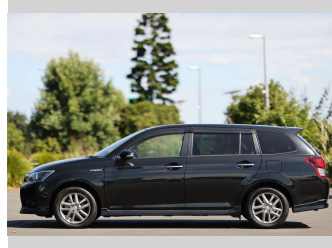

2014 Toyota Corolla Fielder

Purchase Price

\$17,997

Includes GST
Excludes on-road costs of \$350

Note: A Clean Car fee or rebate may apply to this vehicle

Finance may be available on this vehicle. Ask one of our friendly staff for more information.