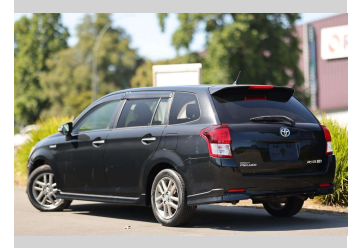

2014 Toyota Corolla Fielder

Purchase Price

\$17,997

Includes GST
Excludes on-road costs of \$350

Note: A Clean Car fee or rebate may apply to this vehicle

Finance may be available on this vehicle. Ask one of our friendly staff for more information.

Gain peace of mind with Mechanical Breakdown Insurance. **Ask us how.**

Top features

None Listed

Body Style

5 door, Station Wagon

Odometer

109,708 km

Engine