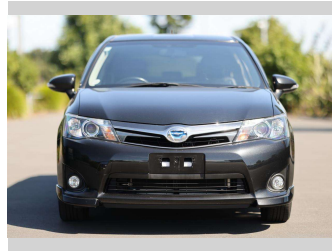

2014 Toyota Corolla Fielder

Purchase Price

\$17,997

Includes GST
Excludes on-road costs of \$350

Note: A Clean Car fee or rebate may apply to this vehicle

Finance may be available on this vehicle. Ask one of our friendly staff for more information.

Gain peace of mind with Mechanical Breakdown Insurance. **Ask us how.**

Top features

None Listed

Body Style

5 door, Station Wagon

Odometer

109,708 km

Engine

1500 cc, Hybrid

Fuel Type

Petrol

Transmission

Auto, Rear Wheel

Wheels

-

VIN