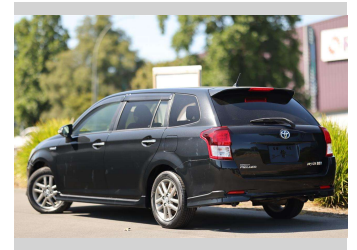

# 2014 Toyota Corolla Fielder

Purchase Price

**\$17,997**

Includes GST  
Excludes on-road costs of \$350

Finance may be available on this vehicle. Ask one of our friendly staff for more information.

finance  
**NOW**

## Top features

None Listed

Body Style

**5 door, Station Wagon**

Odometer

**109,708 km**

Engine

**1500 cc, Hybrid**