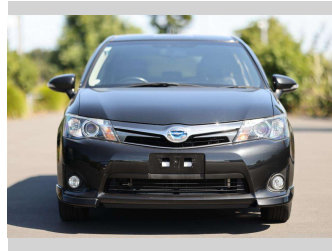

# 2014 Toyota Corolla Fielder

Purchase Price

**\$17,997**

Includes GST  
Excludes on-road costs of \$350

Finance may be available on this vehicle. Ask one of our friendly staff for more information.

finance  
**NOW**

## Top features

None Listed

Body Style

**5 door, Station Wagon**

Odometer

**109,708 km**

Engine

**1500 cc, Hybrid**

Fuel Type

**Petrol**

Transmission

**Auto, Rear Wheel**

Wheels

-

VIN

**7AT0H607X23074526**