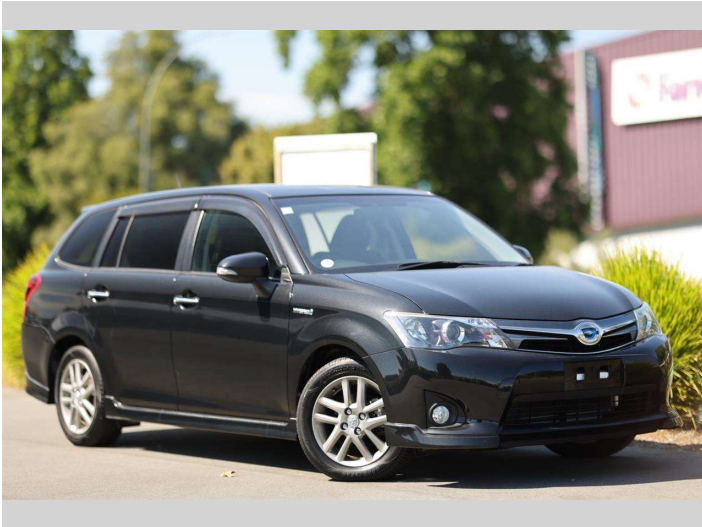

# 2014 Toyota Corolla Fielder

Purchase Price

**\$17,997**

Includes GST  
Excludes on-road costs of \$350

Finance may be available on this vehicle. Ask one of our friendly staff for more information.

finance  
**NOW**

## Top features

None Listed

Body Style

**5 door, Station Wagon**

Odometer

**109,708 km**

Engine

**1500 cc, Hybrid**