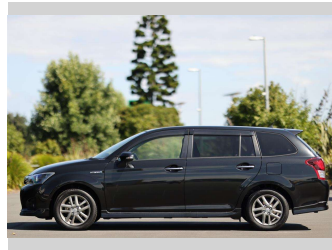

# 2014 Toyota Corolla Fielder

Purchase Price

**\$17,997**

Includes GST  
Excludes on-road costs of \$350

Finance may be available on this vehicle. Ask one of our friendly staff for more information.

finance  
**NOW**

## Top features

None Listed

Body Style

**5 door, Station Wagon**

Odometer

**109,708 km**

Engine

**1500 cc, Hybrid**