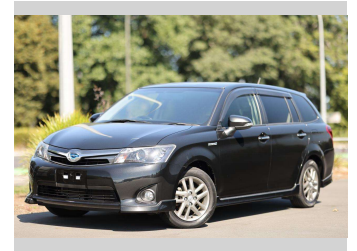

# 2014 Toyota Corolla Fielder

Purchase Price

**\$17,997**

Includes GST  
Excludes on-road costs of \$350

Finance may be available on this vehicle. Ask one of our friendly staff for more information.

finance  
**NOW**

## Top features

None Listed

Body Style

**5 door, Station Wagon**

Odometer

**109,708 km**

Engine

**1500 cc, Hybrid**