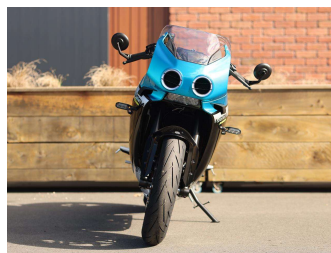

# 2026 CFMoto 500SR VOOM

**Purchase Price** **\$12,490**

Includes GST  
Excludes on-road costs of \$750

Finance may be available on this vehicle. Ask one of our friendly staff for more information.

Gain peace of mind with Mechanical Breakdown Insurance. **Ask us how.**

**Top features**

- » ABS Brakes
- » EFI
- » Enhanced inlet manifold
- » Fly Screen
- » Mono Shock
- » Traction Control switches

Body Style  
**Motorbike - Road Sports**

Odometer  
-

Engine  
**500 cc, Internal Combustion**

Fuel Type  
**Petrol**

Transmission  
**Manual, Chain**

Wheels  
-

VIN  
**LCEPETL97S6000833**

Interior  
**N/A**

Safety  
**N/A**

Reg No.  
-

Ext Colour  
**Blue**