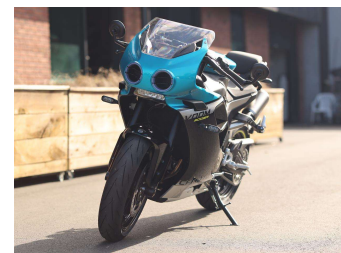

# 2026 CFMoto 500SR VOOM

**Purchase Price** **\$12,490**

Includes GST  
Excludes on-road costs of \$750

Finance may be available on this vehicle. Ask one of our friendly staff for more information.

Gain peace of mind with Mechanical Breakdown Insurance. **Ask us how.**

**Top features**

- » ABS Brakes
- » EFI
- » Enhanced inlet manifold
- » Fly Screen
- » Mono Shock
- » Traction Control switches

Body Style  
**Motorbike - Road Sports**

Odometer  
-

Engine  
**500 cc, Internal Combustion**