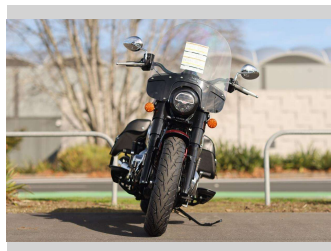

2024 Indian Chief Super Limited

Purchase Price

$31,497

Includes GST
Excludes on-road costs of $750

Finance may be available on this vehicle. Ask one of our friendly staff for more information.

finance
NOW

Gain peace of mind with Mechanical Breakdown Insurance. **Ask us how.**

Top features

None Listed

Body Style

Motorbike - Road Cruiser

Odometer

-

Engine

1890 cc, Internal Combustion

Fuel Type

Petrol

Transmission

Manual, Rear Wheel

Wheels

-

VIN

56KDBFBH6P3010603

Interior

N/A

Safety

N/A

Reg No.

-

Ext Colour

Ruby

History

-

Seats

N/A

CO2 Emissions

N/A

Energy Economy

N/A

Stock ID: 18326

Royale Cars & Motorcycles | Phone 07 846 6622 | Email
finance@royalecars.co.nz
860 Te Rapa Road, Pukete, Hamilton 3200, New Zealand
www.royalecars.co.nz