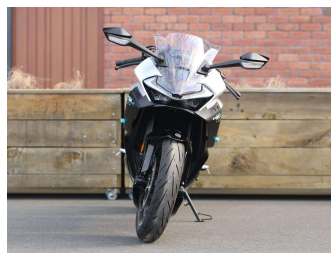

2026 CFMOTO 675-SR R

Purchase Price **\$12,997**

Includes GST
Excludes on-road costs of \$750

Finance may be available on this vehicle. Ask one of our friendly staff for more information.

Gain peace of mind with Mechanical Breakdown Insurance. **Ask us how.**

Top features

- » ABS Brakes
- » Cruise Control
- » Quick Shifter

Body Style
Motorbike - Road Sports

Odometer
-

Engine
675 cc, Internal Combustion

Fuel Type
Petrol

Transmission
Manual, Chain

Wheels
-