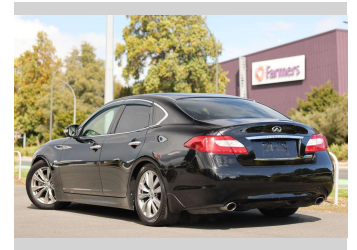

2012 Nissan Fuga 350 GT Hybrid

Purchase Price

\$15,997

Includes GST
Excludes on-road costs of \$750

Finance may be available on this vehicle. Ask one of our friendly staff for more information.

finance
NOW

Gain peace of mind with Mechanical Breakdown Insurance. **Ask us how.**

Top features

None Listed

Body Style

4 door, Sedan

Odometer

101,766 km

Engine