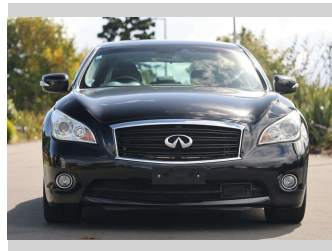

2012 Nissan Fuga 350 GT Hybrid

Purchase Price

\$15,997

Includes GST
Excludes on-road costs of \$750

Finance may be available on this vehicle. Ask one of our friendly staff for more information.

finance
NOW

Gain peace of mind with Mechanical Breakdown Insurance. **Ask us how.**

Top features

None Listed

Body Style

4 door, Sedan

Odometer

101,766 km

Engine

3500 cc, Hybrid

Fuel Type

Hybrid

Transmission

Auto, 2WD

Wheels

-

VIN