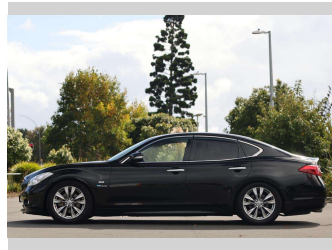

2012 Nissan Fuga 350 GT Hybrid

Purchase Price

\$15,997

Includes GST
Excludes on-road costs of \$750

Finance may be available on this vehicle. Ask one of our friendly staff for more information.

finance
NOW

Gain peace of mind with Mechanical Breakdown Insurance. **Ask us how.**

Top features

None Listed

Body Style

4 door, Sedan

Odometer

101,766 km

Engine