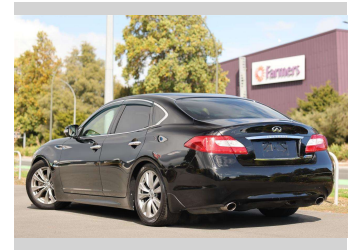

2012 Nissan Fuga 350 GT Hybrid

Purchase Price

\$15,997

Includes GST
Excludes on-road costs of \$750

Finance may be available on this vehicle. Ask one of our friendly staff for more information.

finance
NOW

Gain peace of mind with Mechanical Breakdown Insurance. **Ask us how.**

Top features

None Listed

Body Style

4 door, Sedan

Odometer

101,766 km

Engine