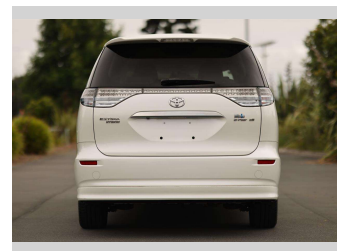

# 2007 Toyota Estima Hybrid 4WD

**Purchase Price** **\$15,997**

Includes GST  
Excludes on-road costs of \$350

Finance may be available on this vehicle. Ask one of our friendly staff for more information.

Wheels  
-

VIN  
-

Interior  
**Blue-Grey, Leather**

Safety  
-

Reg No.  
-

Ext Colour  
**White**

History  
-

Seats  
**7 seats, Fabric**