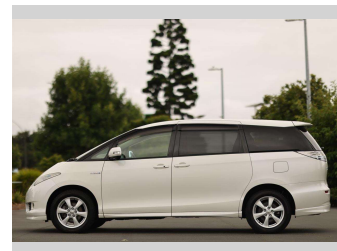

# 2007 Toyota Estima Hybrid 4WD

**Purchase Price** **\$15,997**

Includes GST  
Excludes on-road costs of \$350

Finance may be available on this vehicle. Ask one of our friendly staff for more information.

Wheels  
-

VIN  
-

Interior  
**Blue-Grey, Leather**

Safety  
-

Reg No.  
-

Ext Colour  
**White**

History  
-

Seats  
**7 seats, Fabric**